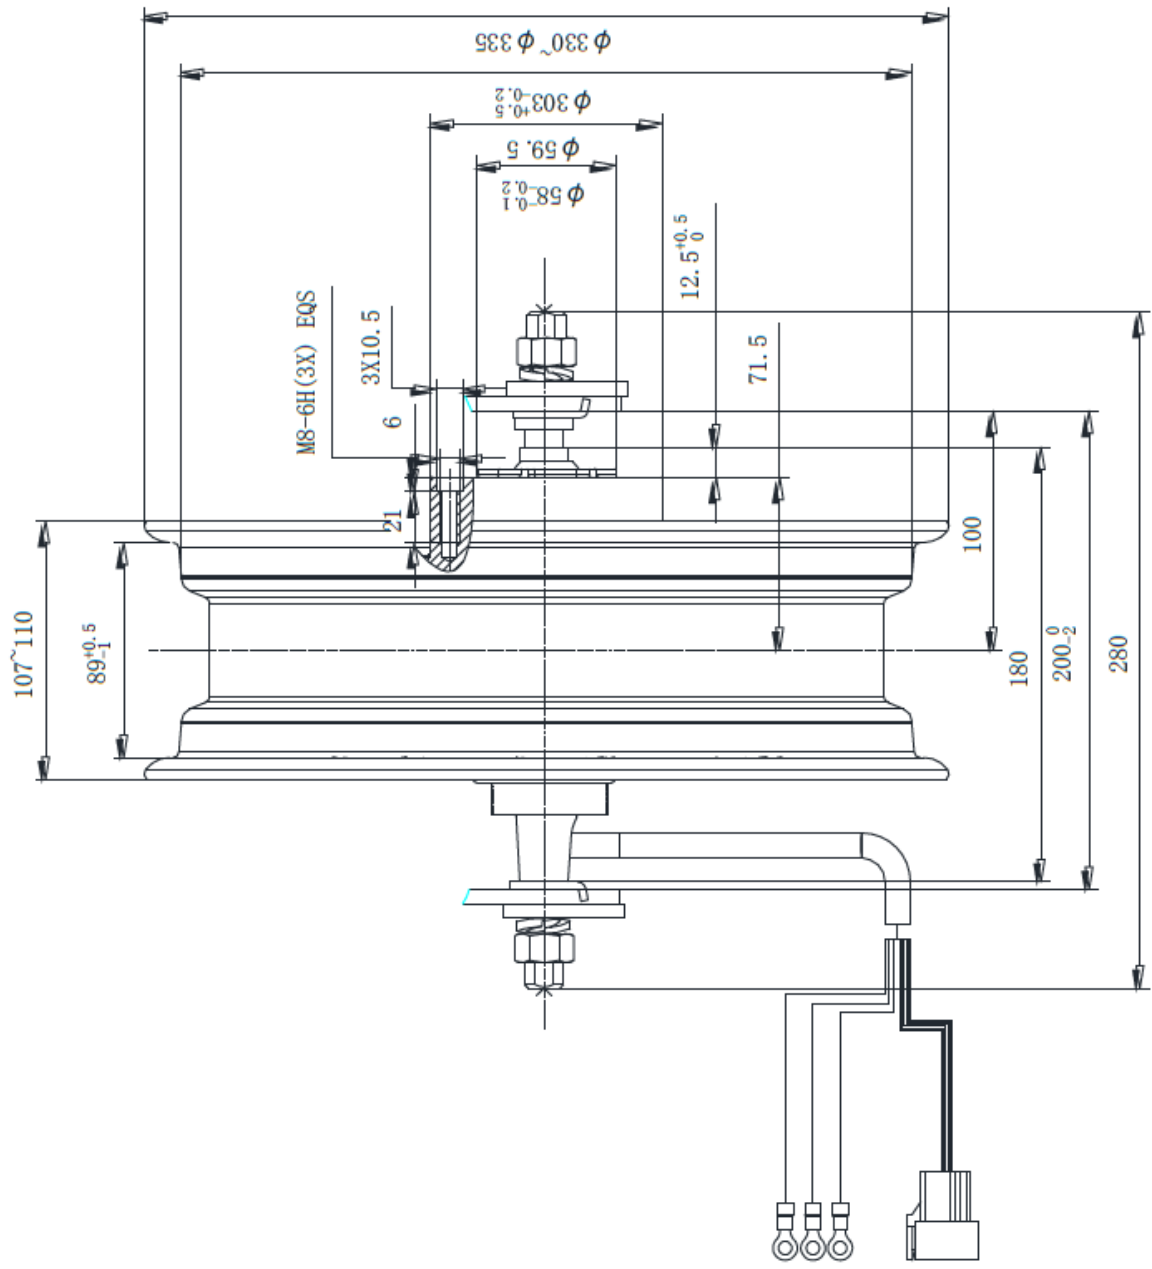

CAUTION

Tire Size:
 Front [30/70-12] Rear [30/70-12]
 (One Rider): Front 225kPa Rear 225kPa
 (Two Riders): Front 225kPa Rear 225kPa
 (Note: The tire pressure must not over pass 250kPa)

CAUTION

Tire Size:
 Front [20/70-12] Rear [20/70-12]
 (One Rider): Front 225kPa Rear 225kPa
 (Two Riders): Front 225kPa Rear 225kPa
 (Note: The tire pressure must not over pass 250kPa)