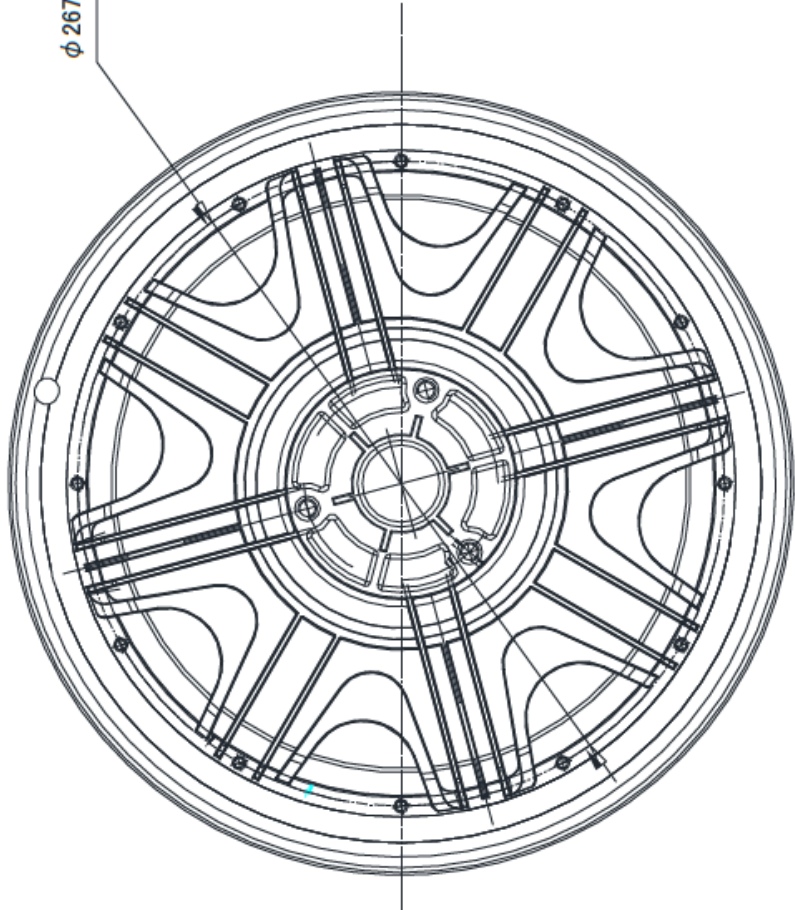

CAUTION

Tire Size:
 Front [30/70-12] Rear [30/70-12]
 (One Rider): Front 225kPa Rear 225kPa
 (Two Riders): Front 225kPa Rear 225kPa
 (Note: The tire pressure must not over pass 250kPa)

CAUTION

Tire Size:
 Front [20/70-12] Rear [20/70-12]
 (One Rider): Front 225kPa Rear 225kPa
 (Two Riders): Front 225kPa Rear 225kPa
 (Note: The tire pressure must not over pass 250kPa)

Option 1

Option 2