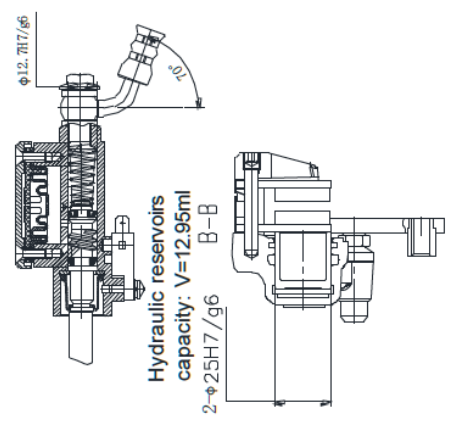

CAUTION

Tire Size:
 Front [30/70-12] Rear [30/70-12]
 (One Rider): Front 225kPa Rear 225kPa
 (Two Riders): Front 225kPa Rear 225kPa
 (Note: The tire pressure must not over pass 250kPa)

CAUTION

Tire Size:
 Front [20/70-12] Rear [20/70-12]
 (One Rider): Front 225kPa Rear 225kPa
 (Two Riders): Front 225kPa Rear 225kPa
 (Note: The tire pressure must not over pass 250kPa)