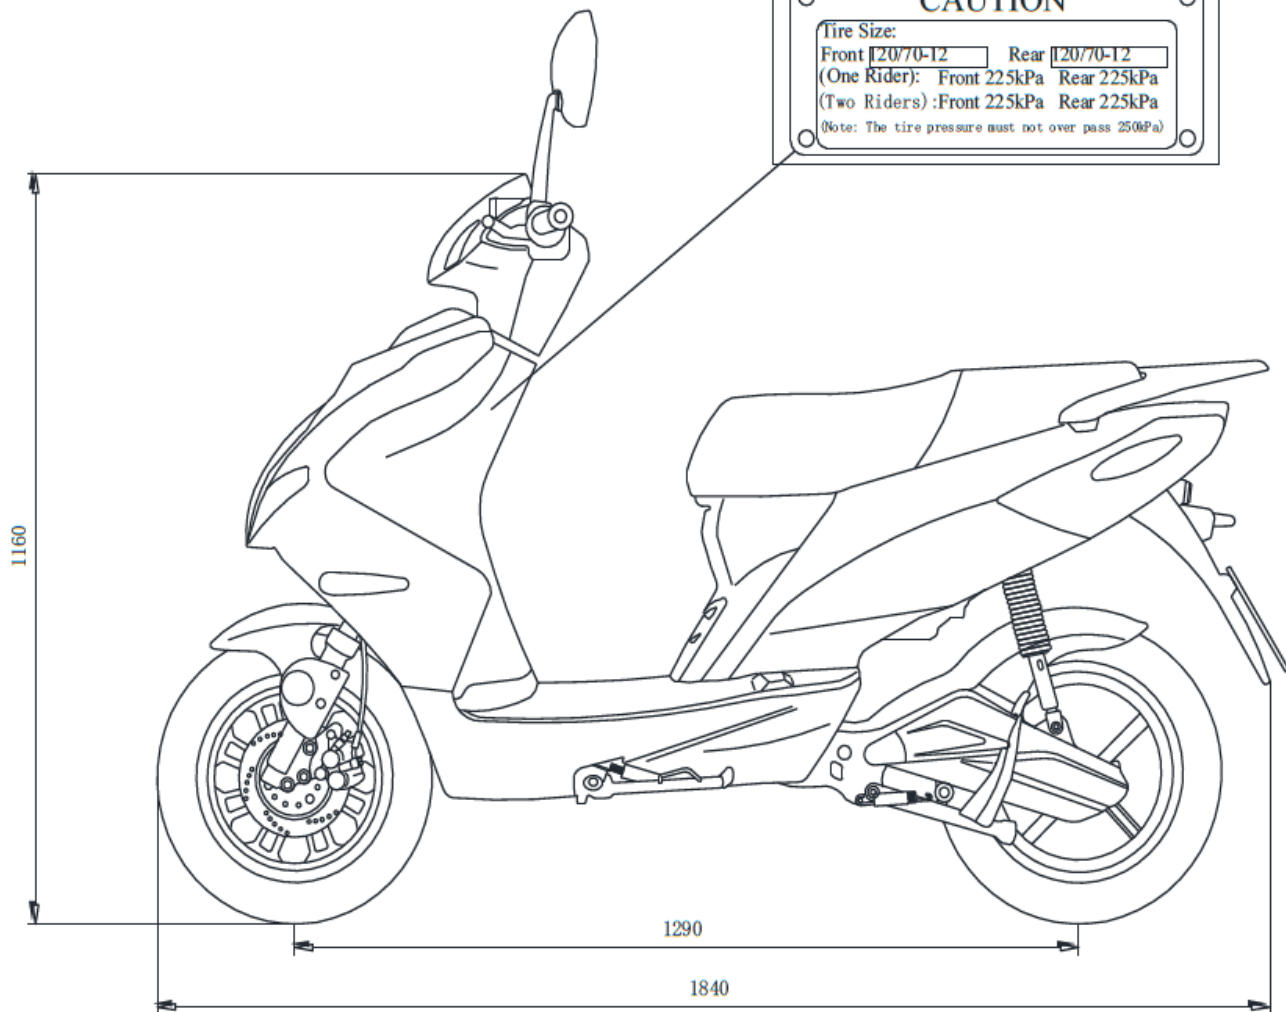

CAUTION

Tire Size:
 Front [30/70-12] Rear [30/70-12]
 (One Rider): Front 225kPa Rear 225kPa
 (Two Riders): Front 225kPa Rear 225kPa
 (Note: The tire pressure must not over pass 250kPa)

CAUTION

Tire Size:
 Front [20/70-12] Rear [20/70-12]
 (One Rider): Front 225kPa Rear 225kPa
 (Two Riders): Front 225kPa Rear 225kPa
 (Note: The tire pressure must not over pass 250kPa)