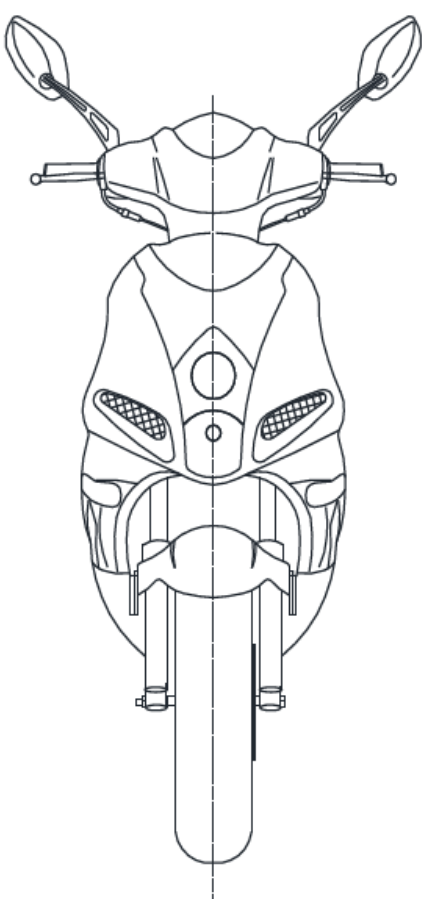

CAUTION

Tire Size:
 Front [30/70-12] Rear [30/70-12]
 (One Rider): Front 225kPa Rear 225kPa
 (Two Riders): Front 225kPa Rear 225kPa
 (Note: The tire pressure must not over pass 250kPa)

CAUTION

Tire Size:
 Front [20/70-12] Rear [20/70-12]
 (One Rider): Front 225kPa Rear 225kPa
 (Two Riders): Front 225kPa Rear 225kPa
 (Note: The tire pressure must not over pass 250kPa)