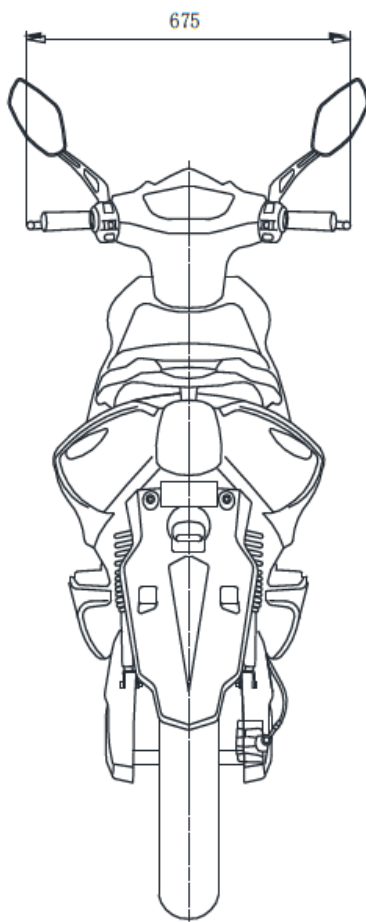

CAUTION

Tire Size:
 Front [30/70-12] Rear [30/70-12]
 (One Rider): Front 225kPa Rear 225kPa
 (Two Riders): Front 225kPa Rear 225kPa
 (Note: The tire pressure must not over pass 250kPa)

CAUTION

Tire Size:
 Front [20/70-12] Rear [20/70-12]
 (One Rider): Front 225kPa Rear 225kPa
 (Two Riders): Front 225kPa Rear 225kPa
 (Note: The tire pressure must not over pass 250kPa)