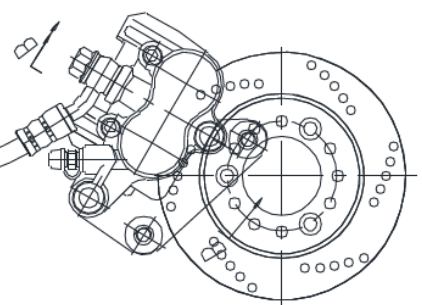

CAUTION

Tire Size:
 Front [30/70-12] Rear [30/70-12]
 (One Rider): Front 225kPa Rear 225kPa
 (Two Riders): Front 225kPa Rear 225kPa
 (Note: The tire pressure must not over pass 250kPa)

CAUTION

Tire Size:
 Front [20/70-12] Rear [20/70-12]
 (One Rider): Front 225kPa Rear 225kPa
 (Two Riders): Front 225kPa Rear 225kPa
 (Note: The tire pressure must not over pass 250kPa)

Option 1

Option 2