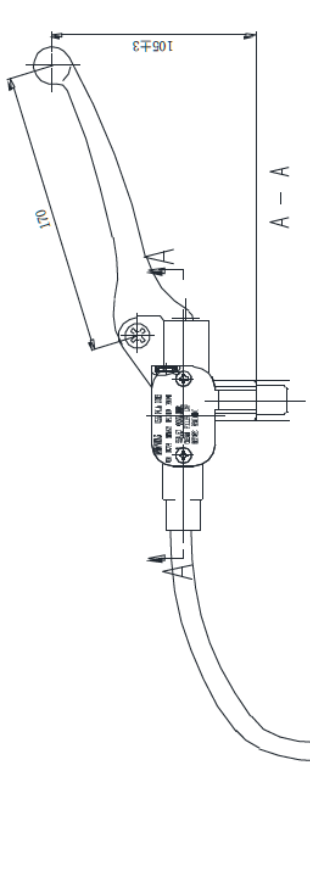

CAUTION

Tire Size:
 Front [30/70-12] Rear [30/70-12]
 (One Rider): Front 225kPa Rear 225kPa
 (Two Riders): Front 225kPa Rear 225kPa
 (Note: The tire pressure must not over pass 250kPa)

CAUTION

Tire Size:
 Front [20/70-12] Rear [20/70-12]
 (One Rider): Front 225kPa Rear 225kPa
 (Two Riders): Front 225kPa Rear 225kPa
 (Note: The tire pressure must not over pass 250kPa)