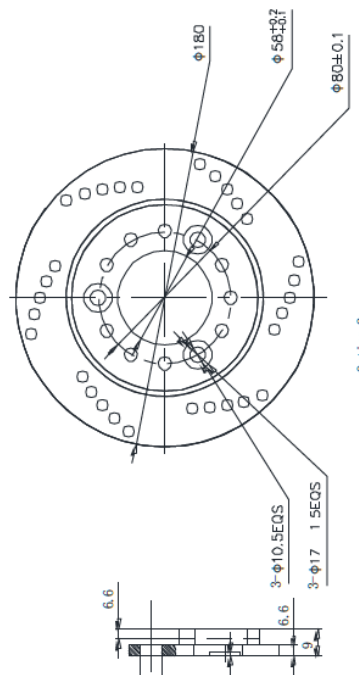

CAUTION

Tire Size:
 Front [30/70-12] Rear [30/70-12]
 (One Rider): Front 225kPa Rear 225kPa
 (Two Riders): Front 225kPa Rear 225kPa
 (Note: The tire pressure must not over pass 250kPa)

CAUTION

Tire Size:
 Front [20/70-12] Rear [20/70-12]
 (One Rider): Front 225kPa Rear 225kPa
 (Two Riders): Front 225kPa Rear 225kPa
 (Note: The tire pressure must not over pass 250kPa)

Option 1

Option 2